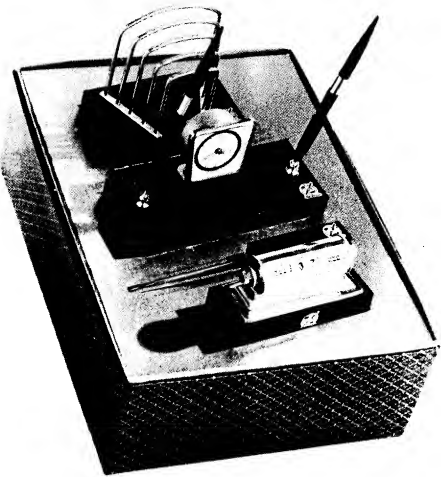

2004 - 257MC CLOCK DOUBLE PEN — 59 RACK
82 CALENDAR — 42 OPENER